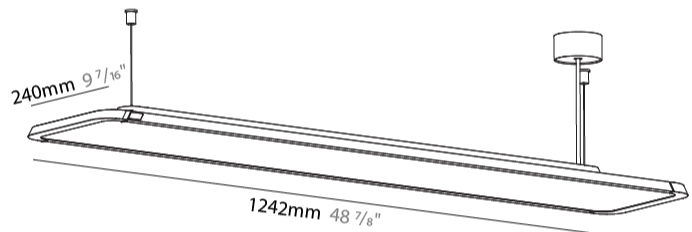

1. To build a product code in our configurator select the specify button on the base model # product page
2. To build a manual product code on this datasheet choose from the options listed below in blue font and add the suffix to the base model #

GENERAL

Series: Hadi
Subseries: Hadi-M Suspended
Brand: Prolight
Division: Architectural
Mounting Type: Suspension
Mounting Location: Ceiling
Subcategory: Pendant

PHYSICAL

Shape: Rectangle
Length (mm): 1242
Length (in): 48 7/8
Width (mm): 240
Width (in): 9 7/16
Height (mm): 48
Height (in): 1 7/8
Light Distribution: Direct

Fixture Finish: SSR / BKV / CWI / CRY / HAB / LAG / UFT / ITA / RUA / RUR / MIC / FTG / MYG / TWT / LOD / PUS / FRO / FUP / KIA / POP / BLS / SPG / MEY / GOH / GUM / CHC / COM / ABZ / JAG / OBR / MOS / ROR

Fixture Material: Extruded Aluminum / Steel

Cable Details: 2,000mm / 6,000mm Transparent Cable

ELECTRICAL

Lamp Type: LED (Zhaga Standard)
Input Wattage (W): 37.3
Total Output Wattage (W): 33.6
Dimming: Non-Dimmable
Driver Included: No
Driver Location: Integrated
Driver Type: Constant Current - Universal
Driver Class: Class 2
Input Voltage (V): 120 - 277
Constant Current (MA): 112

LED

Color Temperature (°K): 3000 / 3500 / 4000
Max. Delivered Lumen (lm): 4269 / 4265 / 4352
Nominal Lumen (lm): 4976 / 4971 / 5072
CRI: >90 CRI
Lamp Life (hrs): 50000

OPTICAL

RATINGS AND CERTIFICATIONS

Certified By: Certified for North American Standards
IP rating: IP20