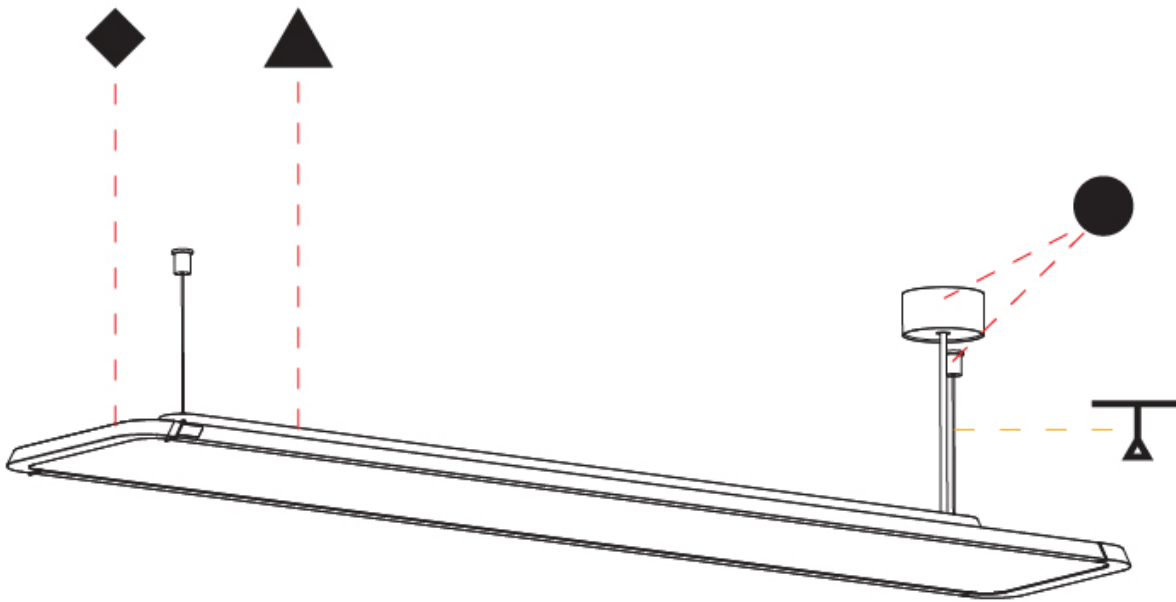

HADI-M SUSPENDED SUSPENSION

A300408-

PROJECT	_____
TYPE	_____
SPECIFIER	_____
QUANTITY	_____
DATE	_____

A