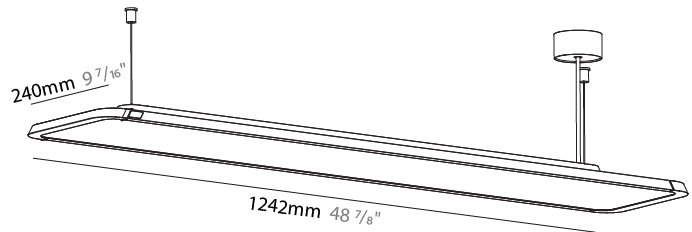

1. To build a product code in our configurator select the specify button on the base model # product page
2. To build a manual product code on this datasheet choose from the options listed below in blue font and add the suffix to the base model #

GENERAL

Series: Hadi
Subseries: Hadi-M Suspended
Brand: Prolicht
Division: Architectural
Mounting Type: Suspension
Mounting Location: Ceiling
Subcategory: Pendant

PHYSICAL

Shape: Rectangle
Length (mm): 1242
Length (in): 48 7/8
Width (mm): 240
Width (in): 9 7/16
Height (mm): 48
Height (in): 1 7/8
Light Distribution: Direct / Indirect
Fixture Finish: SSR / BKV / CWI / CRY / HAB / LAG / UFT / ITA / RUA / RUR / MIC / FTG / MYG / TWT / LOD / PUS / FRO / FUP / KIA / POP / BLS / SPG / MEY / GOH / GUM / CHC / COM / ABZ / JAG / OBR / MOS / ROR
Fixture Material: Extruded Aluminum / Steel
Cable Details: 2,000mm / 6,000mm Transparent Cable

ELECTRICAL

Lamp Type: LED (Zhaga Standard)
Input Wattage (W): 68.5
Total Output Wattage (W): 61.8
Dimming: Non-Dimmable
Driver Included: No
Driver Location: Integrated
Driver Type: Constant Current - Universal
Driver Class: Class 2
Input Voltage (V): 120 - 277
Upon Request: 0-10V Dimming

LED

Color Temperature (°K): 3000 / 3500 / 4000
Max. Delivered Lumen (lm): 7246 / 7230 / 7378
Nominal Lumen (lm): 8606 / 8687 / 8762
CRI: >90 CRI
Lamp Life (hrs): 50000

OPTICAL

RATINGS AND CERTIFICATIONS

Certified By: Certified for North American Standards
IP rating: IP20